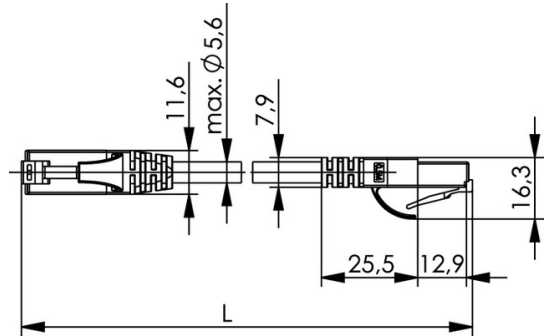

order number: L00005E0025

Patch Cord Cat.5e MP8 100-10,0 m, blue

Fig. may differ

Technical Attributes	
Short name	MP8 100-10,0
Length	10 m
Colour	blue

Performance Characteristics

- pin assignment acc. to EIA/TIA 568B
- 360 degrees completely surround plug shielding (shielded cable types)
- flexible and strain relieved
- moulded strain relief boot

Mechanical Characteristics	
Cable structure	Li2YY 4x2xAWG 24/7
Jacket diameter	5.4 mm (± 0.2 mm)
Life (mating cycles RJ45, RJ12, RJ11)	≥ 750
Stranded wire	AWG 24 (7/0.2 mm)
Insulation	PE; $\varnothing 0.96$ (± 0.05 mm)