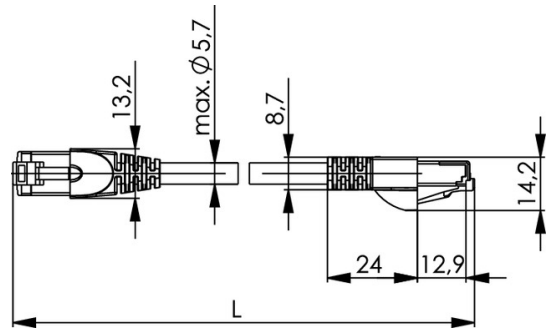

order number: L00005D0038

Patch Cord Cat.5e MP8 FS 100 LSZH-10,0 m, blue

Fig. may differ

Technical Attributes	
Short name	MP8 FS 100 LSZH-10,0
Length	10 m
Colour	blue

### Performance Characteristics

- pin assignment acc. to EIA/TIA 568B
- 360 degrees completely surround plug shielding (shielded cable types)
- flexible and strain relieved
- moulded strain relief boot

Mechanical Characteristics	
Cable structure	Li2Y(ST)H 4x2xAWG 26/7
Jacket diameter	5.5 (±0.2 mm)
Life (mating cycles RJ45, RJ12, RJ11)	≥ 750
Stranded wire	AWG 26 (7/0.16mm)
Insulation	PE, Ø 0.92 mm (±0.05 mm)
Overall shielding	Al-foil, inside conducting