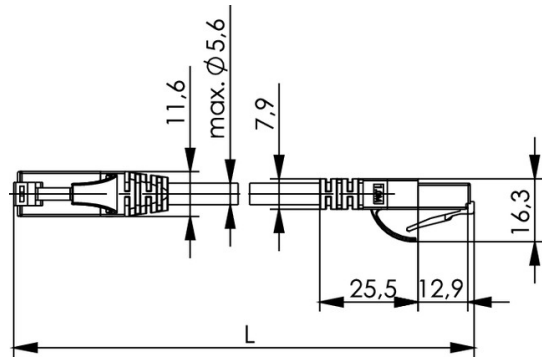

order number: L00005A0134

Patch cable U/UTP Cat.6, 10,0 m black, LSZH

Fig. may differ

Technical Attributes	
Short name	MP8 250-10,0
Length	10 m
Colour	black

Performance Characteristics

- pin assignment acc. to EIA/TIA 568B
- pin assignment acc. to EIA/TIA 568B
- 360 degrees completely surround plug shielding (shielded cable types)
- 360 degrees completely surround plug shielding (shielded cable types)

Mechanical Characteristics	
Cable structure	Li2YH 4x2xAWG 24/7
Jacket diameter	5.4 mm (±0.2 mm)
Life (mating cycles RJ45, RJ12, RJ11)	≥ 750
Stranded wire	AWG 24 (7/0.2 mm)
Insulation	PE; Ø 1.0 mm (±0.05 mm)
Overall shielding	-