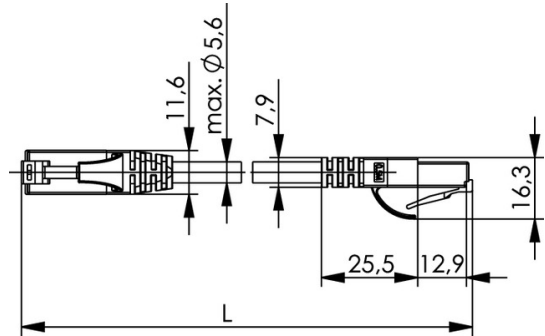

order number: L00003E0049

Patch Cord Cat.5e MP8 100-5,0 m, green

Fig. may differ

Technical Attributes	
Short name	MP8 100-5,0
Length	5 m
Colour	green

Performance Characteristics

- pin assignment acc. to EIA/TIA 568B
- 360 degrees completely surround plug shielding (shielded cable types)
- flexible and strain relieved
- moulded strain relief boot

Mechanical Characteristics	
Cable structure	Li2YY 4x2xAWG 24/7
Jacket diameter	5.4 mm (±0.2 mm)
Life (mating cycles RJ45, RJ12, RJ11)	≥ 750
Stranded wire	AWG 24 (7/0.2 mm)
Insulation	PE; Ø 0.96 (±0.05 mm)