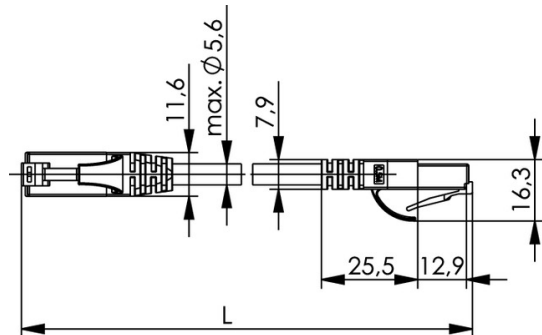

order number: L00003E0048

Patch Cord Cat.5e MP8 100-5,0 m, blue

Fig. may differ

Technical Attributes	
Short name	MP8 100-5,0
Length	5 m
Colour	blue

### Performance Characteristics

- pin assignment acc. to EIA/TIA 568B
- 360 degrees completely surround plug shielding (shielded cable types)
- flexible and strain relieved
- moulded strain relief boot

Mechanical Characteristics	
Cable structure	Li2YY 4x2xAWG 24/7
Jacket diameter	5.4 mm (±0.2 mm)
Life (mating cycles RJ45, RJ12, RJ11)	≥ 750
Stranded wire	AWG 24 (7/0.2 mm)
Insulation	PE; Ø 0.96 (±0.05 mm)