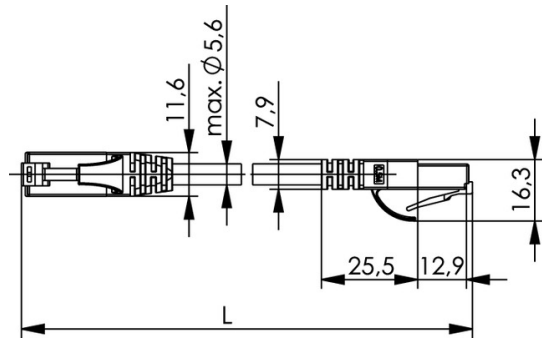

order number: L00003E0000

Patch Cord Cat.5e MP8 100-5,0 m, black

Fig. may differ

Technical Attributes	
Short name	MP8 100-5,0
Length	5 m
Colour	black

Performance Characteristics

- pin assignment acc. to EIA/TIA 568B
- 360 degrees completely surround plug shielding (shielded cable types)
- flexible and strain relieved
- moulded strain relief boot

Mechanical Characteristics	
Cable structure	Li2YY 4x2xAWG 24/7
Jacket diameter	5.4 mm (±0.2 mm)
Life (mating cycles RJ45, RJ12, RJ11)	≥ 750
Stranded wire	AWG 24 (7/0.2 mm)
Insulation	PE; Ø 0.96 (±0.05 mm)