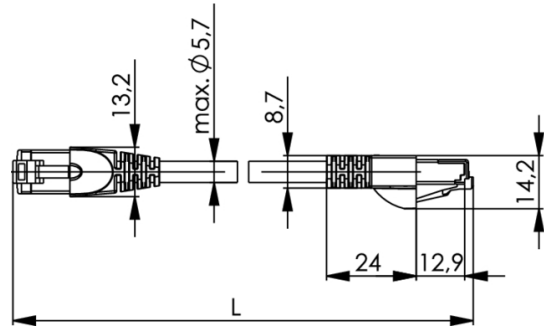

order number: L00003D0027

Patch Cord Cat.5e MP8 FS 100 LSZH-5,0 m, blue

Technical Attributes	
Short name	MP8 FS 100 LSZH-5,0
Length	5,0 m
Colour	blue

### Performance Characteristics

- 360 degrees completely surround plug shielding (shielded cable types)
- flexible and strain relieved
- moulded strain relief boot
- cable jacket and strain relief boot: PVC resp. LSZH (= Low Smoke, Zero Halogen)
- pin assignment acc. to EIA/TIA 568B
- 90° / 180° / 270° moulded boot with latch protection
- Colours: grey, green, red, blue, yellow, black, white, purple
- Variants with very short boot

Mechanical Characteristics	
Cable structure	Li2Y(ST)H 4x2xAWG 26/7
Stranded wire	AWG 26 (7/0.16mm)
Insulation	PE, Ø 0.92 mm (±0.05 mm)
Pair shielding	
Overall shielding	Al-foil, inside conducting
Outer jacket	5.5 (±0.2 mm)