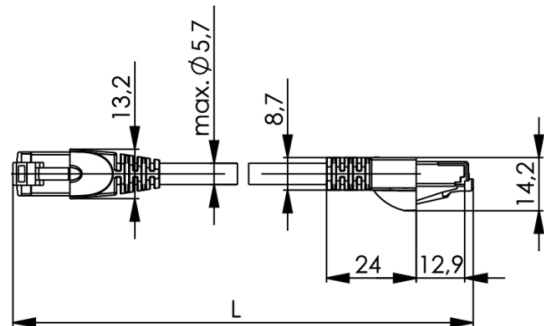

order number: L00003D0026

Patch Cord Cat.5e MP8 FS 100 LSZH-5,0 m red

Technical Attributes	
Short name	MP8 FS 100 LSZH-5,0
Length	5,0 m
Colour	red

Performance Characteristics

- 360 degrees completely surround plug shielding (shielded cable types)
- flexible and strain relieved
- moulded strain relief boot
- cable jacket and strain relief boot: PVC resp. LSZH (= Low Smoke, Zero Halogen)
- pin assignment acc. to EIA/TIA 568B
- 90° / 180° / 270° moulded boot with latch protection
- Colours: grey, green, red, blue, yellow, black, white, purple
- Variants with very short boot

Mechanical Characteristics	
Cable structure	Li2Y(ST)H 4x2xAWG 26/7
Stranded wire	AWG 26 (7/0.16mm)
Insulation	PE, Ø 0.92 mm (±0.05 mm)
Pair shielding	
Overall shielding	Al-foil, inside conducting
Outer jacket	5.5 (±0.2 mm)