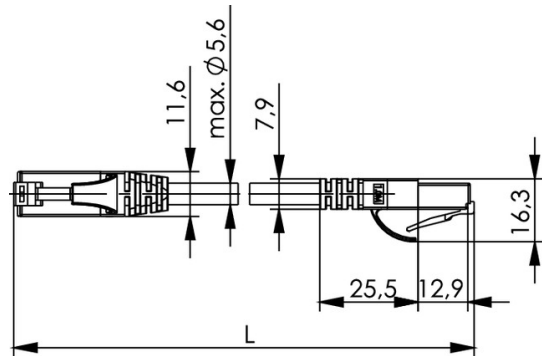

order number: L00003A0209

Patch cable U/UTP Cat.6, 5,0 m black, LSZH

Fig. may differ

Technical Attributes	
Short name	MP8 250-5,0
Length	5 m
Colour	black

### Performance Characteristics

- pin assignment acc. to EIA/TIA 568B
- pin assignment acc. to EIA/TIA 568B
- 360 degrees completely surround plug shielding (shielded cable types)
- 360 degrees completely surround plug shielding (shielded cable types)

Mechanical Characteristics	
Cable structure	Li2YH 4x2xAWG 24/7
Jacket diameter	5.4 mm (±0.2 mm)
Life (mating cycles RJ45, RJ12, RJ11)	≥ 750
Stranded wire	AWG 24 (7/0.2 mm)
Insulation	PE; Ø 1.0 mm (±0.05 mm)
Overall shielding	-