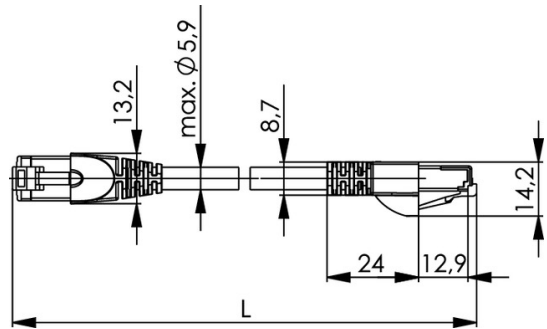

order number: L00003A0056

Patch Cord Cat.6_A MP8 FS 500 LSZH-5,0 m, green

Fig. may differ

Technical Attributes	
Short name	MP8 FS 500 LSZH-5,0
Length	5 m
Colour	green

Performance Characteristics

- pin assignment acc. to EIA/TIA 568B
- 360 degrees completely surround plug shielding (shielded cable types)
- flexible and strain relieved
- moulded strain relief boot
- cable jacket and strain relief boot: PVC resp. LSZH (= Low Smoke, Zero Halogen)
- 90° / 180° / 270° moulded boot with latch protection
- Colours: grey, green, red, blue, yellow, black, white, purple
- Variants with very short boot

Mechanical Characteristics	
Cable structure	Li02YSCH 4x2xAWG 27/7 PiMF
Stranded wire	AWG 27 (7/0.14 mm)
Insulation	PE, Ø 1.02 mm (±0.05 mm)

Pair shielding	Al-foil, outside conducting
Overall shielding	tin plated copper braid
Jacket diameter	5.8 mm (±0.2 mm)