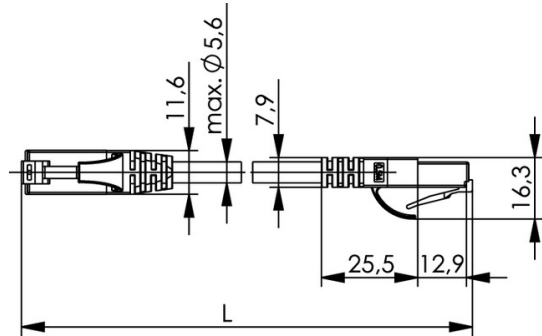

order number: L00002E0102

Patch Cord Cat.5e MP8 100-3,0 m, green

Fig. may differ

Technical Attributes	
Short name	MP8 100-3,0
Length	3 m
Colour	green

### Performance Characteristics

- pin assignment acc. to EIA/TIA 568B
- 360 degrees completely surround plug shielding (shielded cable types)
- flexible and strain relieved
- moulded strain relief boot

Mechanical Characteristics	
Cable structure	Li2YY 4x2xAWG 24/7
Jacket diameter	5.4 mm ( $\pm 0.2$ mm)
Life (mating cycles RJ45, RJ12, RJ11)	$\geq 750$
Stranded wire	AWG 24 (7/0.2 mm)
Insulation	PE; $\varnothing 0.96$ ( $\pm 0.05$ mm)