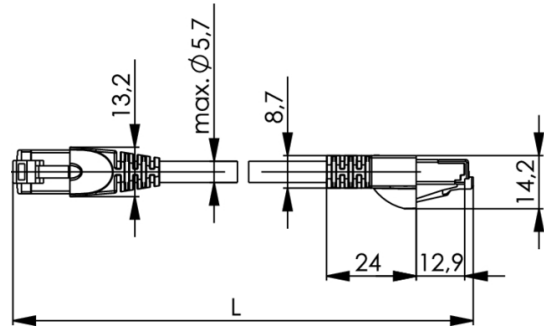

order number: L00002D0077

Patch Cord Cat.5e MP8 FS 100 LSZH-3,0 m, blue

Technical Attributes	
Short name	MP8 FS 100 LSZH-3,0
Length	3,0 m
Colour	blue

Performance Characteristics

- 360 degrees completely surround plug shielding (shielded cable types)
- flexible and strain relieved
- moulded strain relief boot
- cable jacket and strain relief boot: PVC resp. LSZH (= Low Smoke, Zero Halogen)
- pin assignment acc. to EIA/TIA 568B
- 90° / 180° / 270° moulded boot with latch protection
- Colours: grey, green, red, blue, yellow, black, white, purple
- Variants with very short boot

Mechanical Characteristics	
Cable structure	Li2Y(ST)H 4x2xAWG 26/7
Stranded wire	AWG 26 (7/0.16mm)
Insulation	PE, Ø 0.92 mm (±0.05 mm)
Pair shielding	
Overall shielding	Al-foil, inside conducting
Outer jacket	5.5 (±0.2 mm)