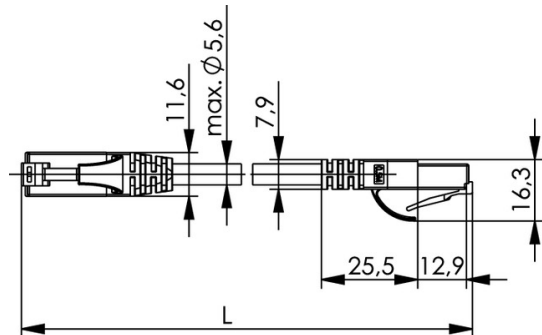

order number: L00001E0067

Patch Cord Cat.5e MP8 100-2,0 m, blue

Fig. may differ

Technical Attributes	
Short name	MP8 100-2,0
Length	2 m
Colour	blue

### Performance Characteristics

- pin assignment acc. to EIA/TIA 568B
- 360 degrees completely surround plug shielding (shielded cable types)
- flexible and strain relieved
- moulded strain relief boot

Mechanical Characteristics	
Cable structure	Li2YY 4x2xAWG 24/7
Jacket diameter	5.4 mm ( $\pm 0.2$ mm)
Life (mating cycles RJ45, RJ12, RJ11)	$\geq 750$
Stranded wire	AWG 24 (7/0.2 mm)
Insulation	PE; $\varnothing$ 0.96 ( $\pm 0.05$ mm)