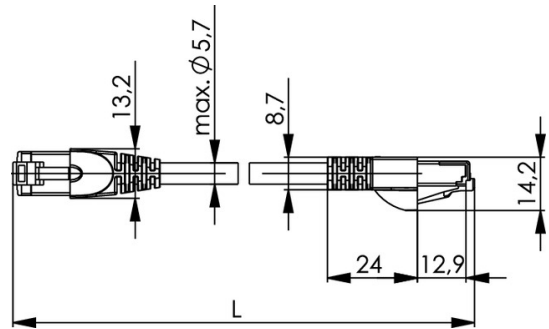

order number: L00001D0033

Patch Cord Cat.5e MP8 FS 100 LSZH-2,0 m, blue

Fig. may differ

Technical Attributes	
Short name	MP8 FS 100 LSZH-2,0
Length	2 m
Colour	blue

Performance Characteristics

- pin assignment acc. to EIA/TIA 568B
- 360 degrees completely surround plug shielding (shielded cable types)
- flexible and strain relieved
- moulded strain relief boot

Mechanical Characteristics	
Cable structure	Li2Y(ST)H 4x2xAWG 26/7
Jacket diameter	5.5 (±0.2 mm)
Life (mating cycles RJ45, RJ12, RJ11)	≥ 750
Stranded wire	AWG 26 (7/0.16mm)
Insulation	PE, Ø 0.92 mm (±0.05 mm)
Overall shielding	Al-foil, inside conducting