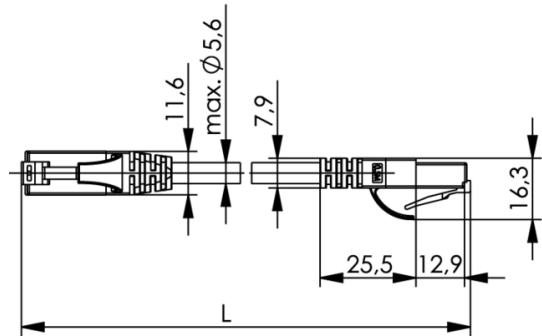

order number: L00000E0069

Patch Cord Cat.5e MP8 100-1,0 m, green

Technical Attributes	
Short name	MP8 100-1,0
Length	1,0 m
Colour	green

Performance Characteristics

- pin assignment acc. to EIA/TIA 568B
- 90° / 180° / 270° moulded boot with latch protection
- Colours: grey, green, red, blue, yellow, black, white, purple
- Variants with very short boot
- 360 degrees completely surround plug shielding (shielded cable types)
- flexible and strain relieved
- moulded strain relief boot
- cable jacket and strain relief boot: PVC resp. LSZH (= Low Smoke, Zero Halogen)

Mechanical Characteristics	
Cable structure	Li2YY 4x2xAWG 24/7
Stranded wire	AWG 24 (7/0.2 mm)
Insulation	PE; Ø 0.96 (±0.05 mm)
Pair shielding	
Overall shielding	
Outer jacket	5.4 mm (±0.2 mm)

Climatic Characteristics	
flame-retardant test	IEC 60332-1
UL	
Operating temperature in °C	-20° C to 60° C

Electrical Characteristics	
Current carrying capacity at 50°C	1 A
PoE+ acc to IEEE 802.3at	Adequate for Power over Ethernet+

Standards	
Connectors	IEC 60603-7-2

Transmission Characteristics	
10 Gigabit Ethernet	
Gigabit Ethernet acc. to IEEE 802.3	Adequate for Gigabit Ethernet