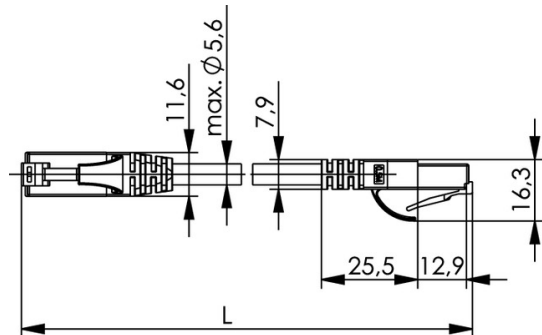

order number: L00000E0068

Patch Cord Cat.5e MP8 100-1,0 m, blue

Fig. may differ

Technical Attributes	
Short name	MP8 100-1,0
Length	1 m
Colour	blue

Performance Characteristics

- pin assignment acc. to EIA/TIA 568B
- 360 degrees completely surround plug shielding (shielded cable types)
- flexible and strain relieved
- moulded strain relief boot

Mechanical Characteristics	
Cable structure	Li2YY 4x2xAWG 24/7
Jacket diameter	5.4 mm (± 0.2 mm)
Life (mating cycles RJ45, RJ12, RJ11)	≥ 750
Stranded wire	AWG 24 (7/0.2 mm)
Insulation	PE; \varnothing 0.96 (± 0.05 mm)