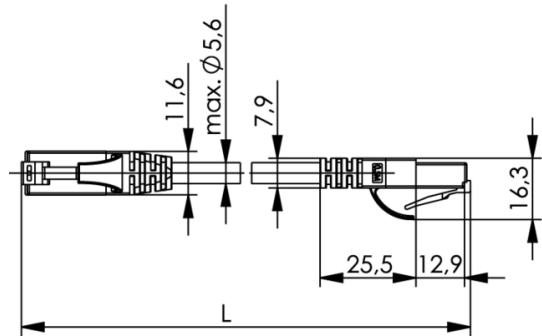

order number: L00000E0065

Patch Cord Cat.5e MP8 100-0,5 m, red

Technical Attributes	
Short name	MP8 100-0,5
Length	0,5 m
Colour	red

Performance Characteristics

- pin assignment acc. to EIA/TIA 568B
- 90° / 180° / 270° moulded boot with latch protection
- Colours: grey, green, red, blue, yellow, black, white, purple
- Variants with very short boot
- 360 degrees completely surround plug shielding (shielded cable types)
- flexible and strain relieved
- moulded strain relief boot
- cable jacket and strain relief boot: PVC resp. LSZH (= Low Smoke, Zero Halogen)

Mechanical Characteristics	
Cable structure	Li2YY 4x2xAWG 24/7
Stranded wire	AWG 24 (7/0.2 mm)
Insulation	PE; Ø 0.96 (±0.05 mm)
Pair shielding	
Overall shielding	
Outer jacket	5.4 mm (±0.2 mm)

Climatic Characteristics	
flame-retardant test	IEC 60332-1
UL	
Operating temperature in °C	-20° C to 60° C

Electrical Characteristics	
Current carrying capacity at 50°C	1 A
PoE+ acc to IEEE 802.3at	Adequate for Power over Ethernet+

Standards	
Connectors	IEC 60603-7-2

Transmission Characteristics	
10 Gigabit Ethernet	
Gigabit Ethernet acc. to IEEE 802.3	Adequate for Gigabit Ethernet