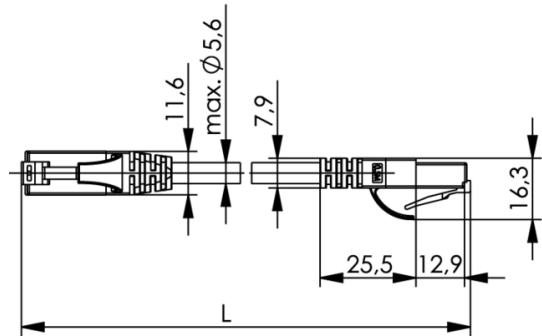

order number: L00000E0063

Patch Cord Cat.5e MP8 100-0,5 m, blue

Technical Attributes	
Short name	MP8 100-0,5
Length	0,5 m
Colour	blue

### Performance Characteristics

- pin assignment acc. to EIA/TIA 568B
- 90° / 180° / 270° moulded boot with latch protection
- Colours: grey, green, red, blue, yellow, black, white, purple
- Variants with very short boot
- 360 degrees completely surround plug shielding (shielded cable types)
- flexible and strain relieved
- moulded strain relief boot
- cable jacket and strain relief boot: PVC resp. LSZH (= Low Smoke, Zero Halogen)

Mechanical Characteristics	
Cable structure	Li2YY 4x2xAWG 24/7
Stranded wire	AWG 24 (7/0.2 mm)
Insulation	PE; Ø 0.96 (±0.05 mm)
Pair shielding	
Overall shielding	
Outer jacket	5.4 mm (±0.2 mm)

Climatic Characteristics	
flame-retardant test	IEC 60332-1
UL	
Operating temperature in °C	-20° C to 60° C