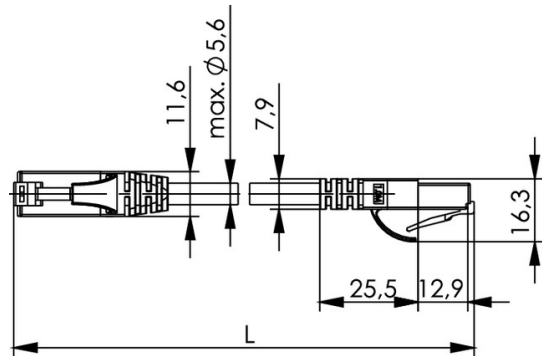

order number: L00000A0303

Patch cord U/UTP Cat.6, 0,5 m white, LSZH

Technical Attributes	
Short name	MP8 250-0,5
Length	0,5 m
Colour	white

Performance Characteristics

- pin assignment acc. to EIA/TIA 568B
- pin assignment acc. to EIA/TIA 568B
- 360 degrees completely surround plug shielding (shielded cable types)
- 360 degrees completely surround plug shielding (shielded cable types)

Mechanical Characteristics	
Cable structure	Li2YH 4x2xAWG 24/7
Jacket diameter	5.4 mm (±0.2 mm)
Life (mating cycles RJ45, RJ12, RJ11)	≥ 750
Stranded wire	AWG 24 (7/0.2 mm)
Insulation	PE; Ø 1.0 mm (±0.05 mm)
Overall shielding	-