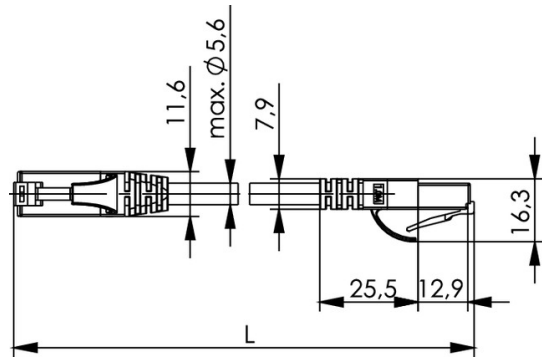

order number: L00000A0297

Patch cable U/UTP Cat.6, 1,0 m black, LSZH

Fig. may differ

Technical Attributes	
Short name	MP8 250-1,0
Length	1 m
Colour	black

### Performance Characteristics

- pin assignment acc. to EIA/TIA 568B
- pin assignment acc. to EIA/TIA 568B
- 360 degrees completely surround plug shielding (shielded cable types)
- 360 degrees completely surround plug shielding (shielded cable types)

Mechanical Characteristics	
Cable structure	Li2YH 4x2xAWG 24/7
Jacket diameter	5.4 mm (±0.2 mm)
Life (mating cycles RJ45, RJ12, RJ11)	≥ 750
Stranded wire	AWG 24 (7/0.2 mm)
Insulation	PE; Ø 1.0 mm (±0.05 mm)
Overall shielding	-