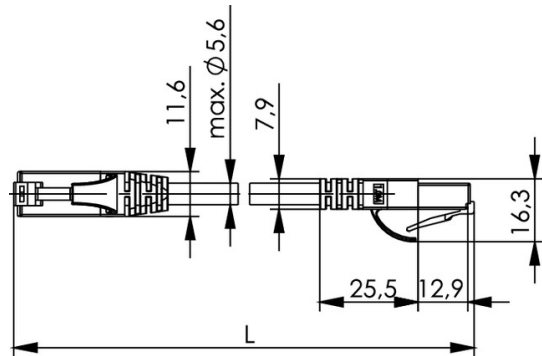

order number: L00000A0296

Patch cable U/UTP Cat.6, 0,5 m black, LSZH

Fig. may differ

Technical Attributes	
Short name	MP8 250-0,5
Length	0,5 m
Colour	black

Performance Characteristics

- pin assignment acc. to EIA/TIA 568B
- pin assignment acc. to EIA/TIA 568B
- 360 degrees completely surround plug shielding (shielded cable types)
- 360 degrees completely surround plug shielding (shielded cable types)

Mechanical Characteristics	
Cable structure	Li2YH 4x2xAWG 24/7
Jacket diameter	5.4 mm (±0.2 mm)
Life (mating cycles RJ45, RJ12, RJ11)	≥ 750
Stranded wire	AWG 24 (7/0.2 mm)
Insulation	PE; Ø 1.0 mm (±0.05 mm)
Overall shielding	-