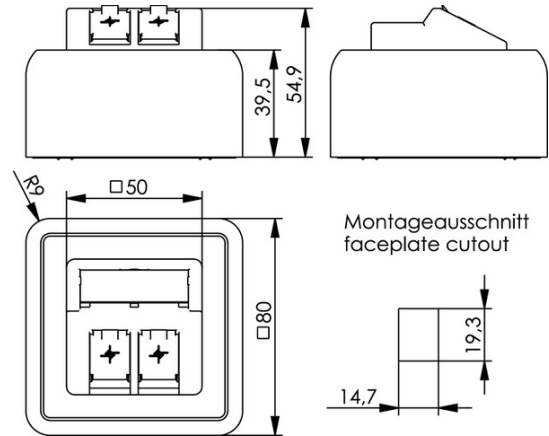

order number: H02000A0092

Faceplate 80x80, projecting, double gang AP, alpine white

Fig. may differ

Technical Attributes	
Short name	Faceplate 80x80, projecting
Type	Double gang AP incl. Module Carrier, label field and shutter, without Module/Coupler
Remarks	mating direction 30°
Series	AMJ-S; AMJ Modul K; AMJ Kupplung K; UMJ Modul K; UMJ Kupplung K
Colour	alpine white