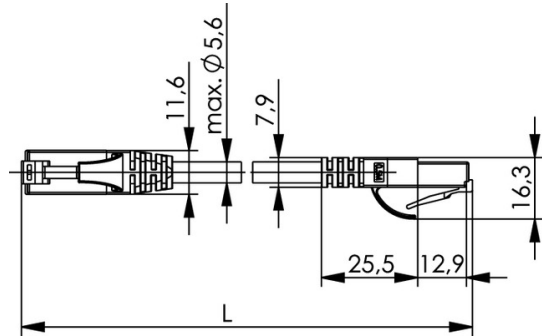

order number: L00003E0050

Patch Cord Cat.5e MP8 100-5,0 m, red

Fig. may differ

Technical Attributes	
Short name	MP8 100-5,0
Length	5 m
Colour	red

Performance Characteristics

- pin assignment acc. to EIA/TIA 568B
- 360 degrees completely surround plug shielding (shielded cable types)
- flexible and strain relieved
- moulded strain relief boot

Mechanical Characteristics	
Cable structure	Li2YY 4x2xAWG 24/7
Jacket diameter	5.4 mm (±0.2 mm)
Life (mating cycles RJ45, RJ12, RJ11)	≥ 750
Stranded wire	AWG 24 (7/0.2 mm)
Insulation	PE; Ø 0.96 (±0.05 mm)