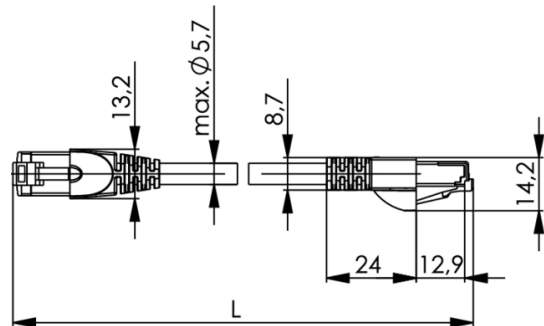

order number: L00003D0029

Patch Cord Cat.5e MP8 FS 100 LSZH-5,0 m, green

Technical Attributes	
Short name	MP8 FS 100 LSZH-5,0
Length	5,0 m
Colour	green

### Performance Characteristics

- 360 degrees completely surround plug shielding (shielded cable types)
- flexible and strain relieved
- moulded strain relief boot
- cable jacket and strain relief boot: PVC resp. LSZH (= Low Smoke, Zero Halogen)
- pin assignment acc. to EIA/TIA 568B
- 90° / 180° / 270° moulded boot with latch protection
- Colours: grey, green, red, blue, yellow, black, white, purple
- Variants with very short boot

Mechanical Characteristics	
Cable structure	Li2Y(ST)H 4x2xAWG 26/7
Stranded wire	AWG 26 (7/0.16mm)
Insulation	PE, Ø 0.92 mm (±0.05 mm)
Pair shielding	
Overall shielding	Al-foil, inside conducting
Outer jacket	5.5 (±0.2 mm)