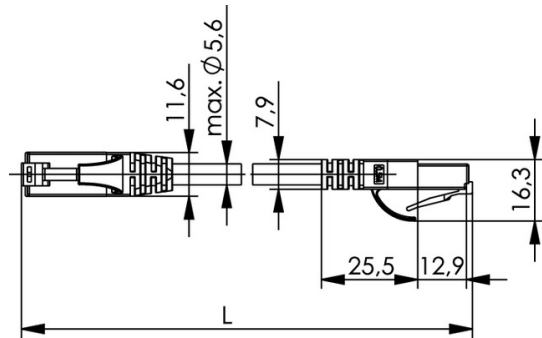

order number: L00002E0103

Patch Cord Cat.5e MP8 100-3,0 m, red

Fig. may differ

Technical Attributes	
Short name	MP8 100-3,0
Length	3 m
Colour	red

### Performance Characteristics

- pin assignment acc. to EIA/TIA 568B
- 360 degrees completely surround plug shielding (shielded cable types)
- flexible and strain relieved
- moulded strain relief boot

Mechanical Characteristics	
Cable structure	Li2YY 4x2xAWG 24/7
Jacket diameter	5.4 mm (±0.2 mm)
Life (mating cycles RJ45, RJ12, RJ11)	≥ 750
Stranded wire	AWG 24 (7/0.2 mm)
Insulation	PE; Ø 0.96 (±0.05 mm)