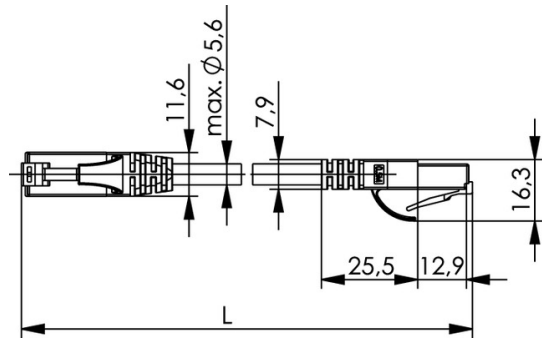

order number: L00002E0000

Patch Cord Cat.5e MP8 100-3,0 m, black

Fig. may differ

Technical Attributes	
Short name	MP8 100-3,0
Length	3 m
Colour	black

### Performance Characteristics

- pin assignment acc. to EIA/TIA 568B
- 360 degrees completely surround plug shielding (shielded cable types)
- flexible and strain relieved
- moulded strain relief boot

Mechanical Characteristics	
Cable structure	Li2YY 4x2xAWG 24/7
Jacket diameter	5.4 mm (±0.2 mm)
Life (mating cycles RJ45, RJ12, RJ11)	≥ 750
Stranded wire	AWG 24 (7/0.2 mm)
Insulation	PE; Ø 0.96 (±0.05 mm)