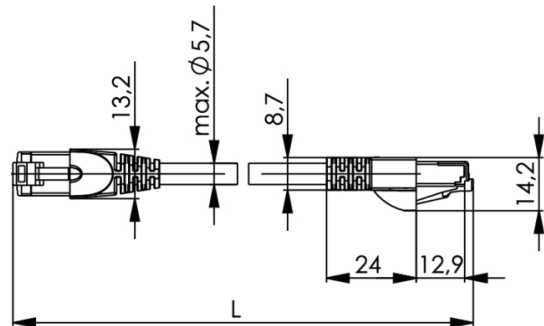

order number: L00002D0079

Patch Cord Cat.5e MP8 FS 100 LSZH-3,0 m, green

Technical Attributes	
Short name	MP8 FS 100 LSZH-3,0
Length	3,0 m
Colour	green

Performance Characteristics

- 360 degrees completely surround plug shielding (shielded cable types)
- flexible and strain relieved
- moulded strain relief boot
- cable jacket and strain relief boot: PVC resp. LSZH (= Low Smoke, Zero Halogen)
- pin assignment acc. to EIA/TIA 568B
- 90° / 180° / 270° moulded boot with latch protection
- Colours: grey, green, red, blue, yellow, black, white, purple
- Variants with very short boot

Mechanical Characteristics	
Cable structure	Li2Y(ST)H 4x2xAWG 26/7
Stranded wire	AWG 26 (7/0.16mm)
Insulation	PE, Ø 0.92 mm (±0.05 mm)
Pair shielding	
Overall shielding	Al-foil, inside conducting
Outer jacket	5.5 (±0.2 mm)