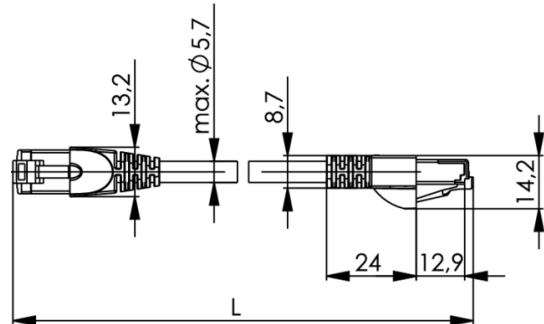

order number: L00002D0076

Patch Cord Cat.5e MP8 FS 100 LSZH-3,0 m, red

Technical Attributes	
Short name	MP8 FS 100 LSZH-3,0
Length	3,0 m
Colour	red

Performance Characteristics

- 360 degrees completely surround plug shielding (shielded cable types)
- flexible and strain relieved
- moulded strain relief boot
- cable jacket and strain relief boot: PVC resp. LSZH (= Low Smoke, Zero Halogen)
- pin assignment acc. to EIA/TIA 568B
- 90° / 180° / 270° moulded boot with latch protection
- Colours: grey, green, red, blue, yellow, black, white, purple
- Variants with very short boot

Mechanical Characteristics	
Cable structure	Li2Y(ST)H 4x2xAWG 26/7
Stranded wire	AWG 26 (7/0.16mm)
Insulation	PE, Ø 0.92 mm (±0.05 mm)
Pair shielding	
Overall shielding	Al-foil, inside conducting
Outer jacket	5.5 (±0.2 mm)