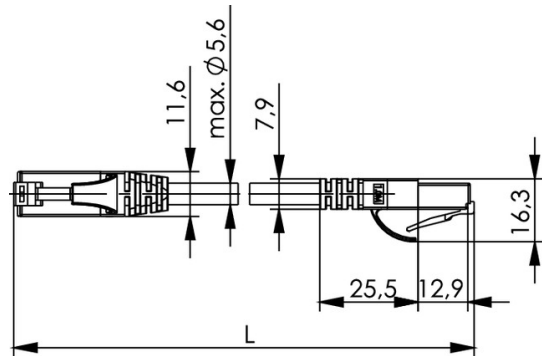

order number: L00002A0239

Patch cable U/UTP Cat.6, 3,0 m black, LSZH

Fig. may differ

Technical Attributes	
Short name	MP8 250-3,0
Length	3 m
Colour	black

### Performance Characteristics

- pin assignment acc. to EIA/TIA 568B
- pin assignment acc. to EIA/TIA 568B
- 360 degrees completely surround plug shielding (shielded cable types)
- 360 degrees completely surround plug shielding (shielded cable types)

Mechanical Characteristics	
Cable structure	Li2YH 4x2xAWG 24/7
Jacket diameter	5.4 mm (±0.2 mm)
Life (mating cycles RJ45, RJ12, RJ11)	≥ 750
Stranded wire	AWG 24 (7/0.2 mm)
Insulation	PE; Ø 1.0 mm (±0.05 mm)
Overall shielding	-