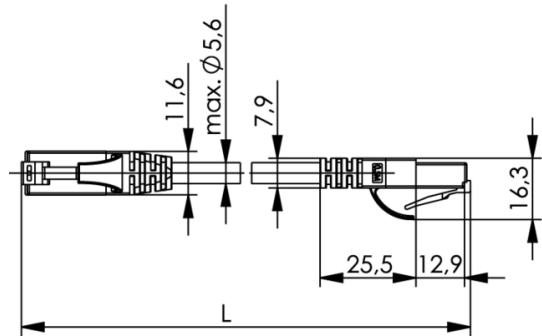

order number: L00000E0070

Patch Cord Cat.5e MP8 100-1,0 m, red

Technical Attributes	
Short name	MP8 100-1,0
Length	1,0 m
Colour	red

Performance Characteristics

- pin assignment acc. to EIA/TIA 568B
- 90° / 180° / 270° moulded boot with latch protection
- Colours: grey, green, red, blue, yellow, black, white, purple
- Variants with very short boot
- 360 degrees completely surround plug shielding (shielded cable types)
- flexible and strain relieved
- moulded strain relief boot
- cable jacket and strain relief boot: PVC resp. LSZH (= Low Smoke, Zero Halogen)

Mechanical Characteristics	
Cable structure	Li2YY 4x2xAWG 24/7
Stranded wire	AWG 24 (7/0.2 mm)
Insulation	PE; Ø 0.96 (±0.05 mm)
Pair shielding	
Overall shielding	
Outer jacket	5.4 mm (±0.2 mm)

Climatic Characteristics	
flame-retardant test	IEC 60332-1
UL	
Operating temperature in °C	-20° C to 60° C

Electrical Characteristics	
Current carrying capacity at 50°C	1 A
PoE+ acc to IEEE 802.3at	Adequate for Power over Ethernet+

Standards	
Connectors	IEC 60603-7-2

Transmission Characteristics	
10 Gigabit Ethernet	
Gigabit Ethernet acc. to IEEE 802.3	Adequate for Gigabit Ethernet