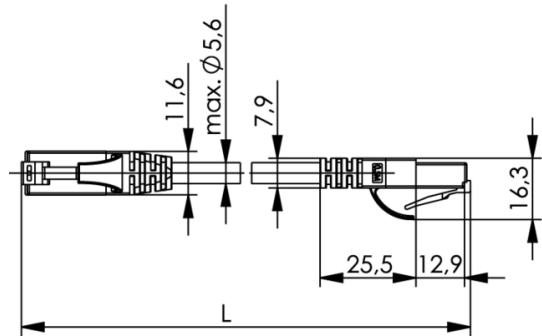

order number: L00000E0064

Patch Cord Cat.5e MP8 100-0,5 m, green

Technical Attributes	
Short name	MP8 100-0,5
Length	0,5 m
Colour	green

### Performance Characteristics

- pin assignment acc. to EIA/TIA 568B
- 90° / 180° / 270° moulded boot with latch protection
- Colours: grey, green, red, blue, yellow, black, white, purple
- Variants with very short boot
- 360 degrees completely surround plug shielding (shielded cable types)
- flexible and strain relieved
- moulded strain relief boot
- cable jacket and strain relief boot: PVC resp. LSZH (= Low Smoke, Zero Halogen)

Mechanical Characteristics	
Cable structure	Li2YY 4x2xAWG 24/7
Stranded wire	AWG 24 (7/0.2 mm)
Insulation	PE; Ø 0.96 (±0.05 mm)
Pair shielding	
Overall shielding	
Outer jacket	5.4 mm (±0.2 mm)

Climatic Characteristics	
flame-retardant test	IEC 60332-1
UL	
Operating temperature in °C	-20° C to 60° C