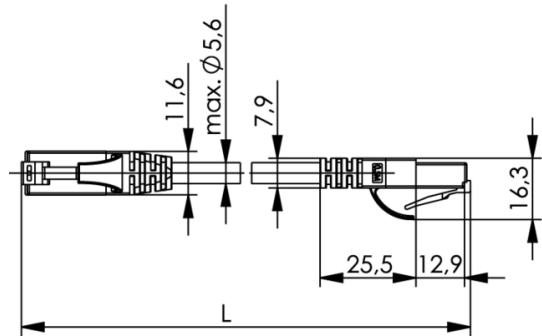

order number: L00000E0000

Patch cable U/UTP Cat.5e 0,5 m MP8 black

Technical Attributes	
Short name	MP8 100-0,5
Length	0,5 m
Colour	black

### Performance Characteristics

- pin assignment acc. to EIA/TIA 568B
- 90° / 180° / 270° moulded boot with latch protection
- Colours: grey, green, red, blue, yellow, black, white, purple
- Variants with very short boot
- 360 degrees completely surround plug shielding (shielded cable types)
- flexible and strain relieved
- moulded strain relief boot
- cable jacket and strain relief boot: PVC resp. LSZH (= Low Smoke, Zero Halogen)

Mechanical Characteristics	
Cable structure	Li2YY 4x2xAWG 24/7
Stranded wire	AWG 24 (7/0.2 mm)
Insulation	PE; Ø 0.96 (±0.05 mm)
Pair shielding	
Overall shielding	
Outer jacket	5.4 mm (±0.2 mm)

Climatic Characteristics	
flame-retardant test	IEC 60332-1
UL	
Operating temperature in °C	-20° C to 60° C