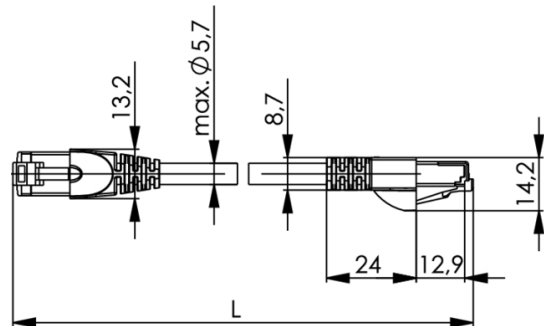

order number: L00000D0034

Patch Cord Cat.5e MP8 FS 100 LSZH-0,5 m, green

Technical Attributes	
Short name	MP8 FS 100 LSZH-0,5
Length	0,5 m
Colour	green

Performance Characteristics

- pin assignment acc. to EIA/TIA 568B
- 90° / 180° / 270° moulded boot with latch protection
- Colours: grey, green, red, blue, yellow, black, white, purple
- Variants with very short boot
- 360 degrees completely surround plug shielding (shielded cable types)
- flexible and strain relieved
- moulded strain relief boot
- cable jacket and strain relief boot: PVC resp. LSZH (= Low Smoke, Zero Halogen)

Mechanical Characteristics	
Cable structure	Li2Y(ST)H 4x2xAWG 26/7
Stranded wire	AWG 26 (7/0.16mm)
Insulation	PE, Ø 0.92 mm (±0.05 mm)
Pair shielding	
Overall shielding	Al-foil, inside conducting
Outer jacket	5.5 (±0.2 mm)