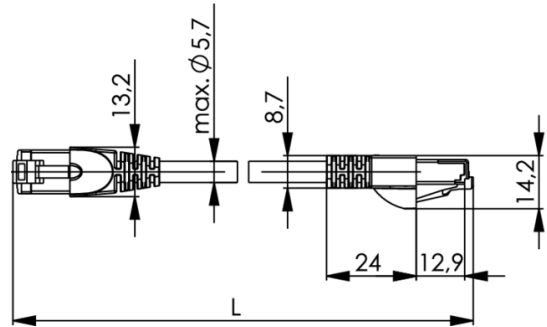

order number: L00000D0032

Patch Cord Cat.5e MP8 FS 100 LSZH-0,5 m, blue

Technical Attributes	
Short name	MP8 FS 100 LSZH-0,5
Length	0,5 m
Colour	blue

Performance Characteristics

- pin assignment acc. to EIA/TIA 568B
- 90° / 180° / 270° moulded boot with latch protection
- Colours: grey, green, red, blue, yellow, black, white, purple
- Variants with very short boot
- 360 degrees completely surround plug shielding (shielded cable types)
- flexible and strain relieved
- moulded strain relief boot
- cable jacket and strain relief boot: PVC resp. LSZH (= Low Smoke, Zero Halogen)

Mechanical Characteristics	
Cable structure	Li2Y(ST)H 4x2xAWG 26/7
Stranded wire	AWG 26 (7/0.16mm)
Insulation	PE, Ø 0.92 mm (±0.05 mm)
Pair shielding	
Overall shielding	Al-foil, inside conducting
Outer jacket	5.5 (±0.2 mm)