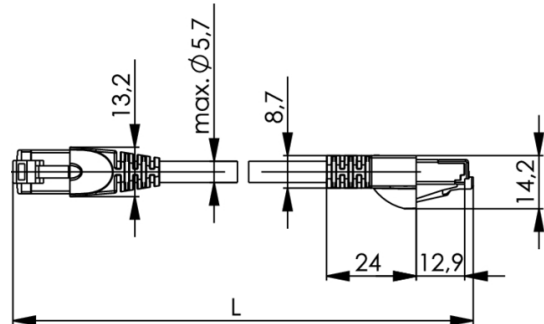

order number: L00000D0031

Patch Cord Cat.5e MP8 FS 100 LSZH-0,5 m, red

Technical Attributes	
Short name	MP8 FS 100 LSZH-0,5
Length	0,5 m
Colour	red

### Performance Characteristics

- pin assignment acc. to EIA/TIA 568B
- 90° / 180° / 270° moulded boot with latch protection
- Colours: grey, green, red, blue, yellow, black, white, purple
- Variants with very short boot
- 360 degrees completely surround plug shielding (shielded cable types)
- flexible and strain relieved
- moulded strain relief boot
- cable jacket and strain relief boot: PVC resp. LSZH (= Low Smoke, Zero Halogen)

Mechanical Characteristics	
Cable structure	Li2Y(ST)H 4x2xAWG 26/7
Stranded wire	AWG 26 (7/0.16mm)
Insulation	PE, Ø 0.92 mm (±0.05 mm)
Pair shielding	
Overall shielding	Al-foil, inside conducting
Outer jacket	5.5 (±0.2 mm)