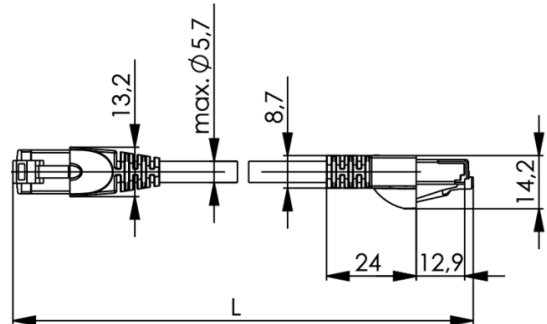

order number: L00000D0025

Patch Cord Cat.5e MP8 FS 100 LSZH-1,0 m, green

Technical Attributes	
Short name	MP8 FS 100 LSZH-1,0
Length	1,0 m
Colour	green

Performance Characteristics

- pin assignment acc. to EIA/TIA 568B
- 90° / 180° / 270° moulded boot with latch protection
- Colours: grey, green, red, blue, yellow, black, white, purple
- Variants with very short boot
- 360 degrees completely surround plug shielding (shielded cable types)
- flexible and strain relieved
- moulded strain relief boot
- cable jacket and strain relief boot: PVC resp. LSZH (= Low Smoke, Zero Halogen)

Mechanical Characteristics	
Cable structure	Li2Y(ST)H 4x2xAWG 26/7
Stranded wire	AWG 26 (7/0.16mm)
Insulation	PE, Ø 0.92 mm (±0.05 mm)
Pair shielding	
Overall shielding	Al-foil, inside conducting
Outer jacket	5.5 (±0.2 mm)