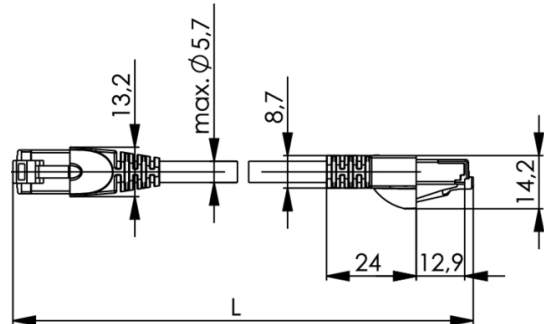

order number: L00000D0022

Patch Cord Cat.5e MP8 FS 100 LSZH-1,0 m, red

Technical Attributes	
Short name	MP8 FS 100 LSZH-1,0
Length	1,0 m
Colour	red

Performance Characteristics

- pin assignment acc. to EIA/TIA 568B
- 90° / 180° / 270° moulded boot with latch protection
- Colours: grey, green, red, blue, yellow, black, white, purple
- Variants with very short boot
- 360 degrees completely surround plug shielding (shielded cable types)
- flexible and strain relieved
- moulded strain relief boot
- cable jacket and strain relief boot: PVC resp. LSZH (= Low Smoke, Zero Halogen)

Mechanical Characteristics	
Cable structure	Li2Y(ST)H 4x2xAWG 26/7
Stranded wire	AWG 26 (7/0.16mm)
Insulation	PE, Ø 0.92 mm (±0.05 mm)
Pair shielding	
Overall shielding	Al-foil, inside conducting
Outer jacket	5.5 (±0.2 mm)