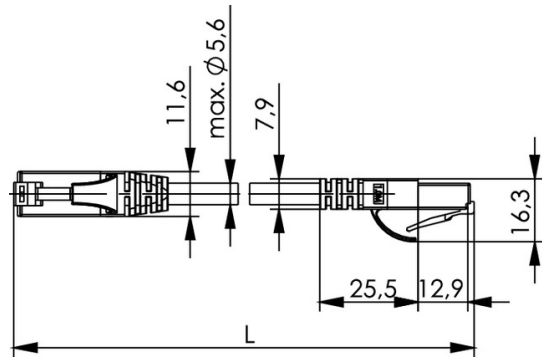

order number: L00000A0294

Patch cable U/UTP Cat.6, 0,5 m yellow RAL 1021, LSZH

Fig. may differ

Technical Attributes	
Short name	MP8 250-0,5
Length	0,5 m
Colour	yellow

Performance Characteristics

- pin assignment acc. to EIA/TIA 568B
- pin assignment acc. to EIA/TIA 568B
- 360 degrees completely surround plug shielding (shielded cable types)
- 360 degrees completely surround plug shielding (shielded cable types)

Mechanical Characteristics	
Cable structure	Li2YH 4x2xAWG 24/7
Jacket diameter	5.4 mm (±0.2 mm)
Life (mating cycles RJ45, RJ12, RJ11)	≥ 750
Stranded wire	AWG 24 (7/0.2 mm)
Insulation	PE; Ø 1.0 mm (±0.05 mm)
Overall shielding	-