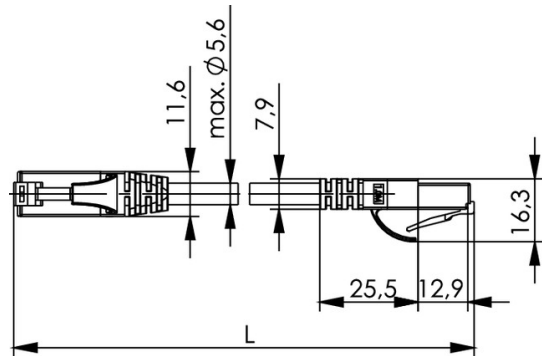

order number: L00000A0291

Patch cable U/UTP Cat.6, 1,0 m red RAL 3017, LSZH

Fig. may differ

Technical Attributes	
Short name	MP8 250-1,0
Length	1 m
Colour	red

Performance Characteristics

- pin assignment acc. to EIA/TIA 568B
- pin assignment acc. to EIA/TIA 568B
- 360 degrees completely surround plug shielding (shielded cable types)
- 360 degrees completely surround plug shielding (shielded cable types)

Mechanical Characteristics	
Cable structure	Li2YH 4x2xAWG 24/7
Jacket diameter	5.4 mm (±0.2 mm)
Life (mating cycles RJ45, RJ12, RJ11)	≥ 750
Stranded wire	AWG 24 (7/0.2 mm)
Insulation	PE; Ø 1.0 mm (±0.05 mm)
Overall shielding	-