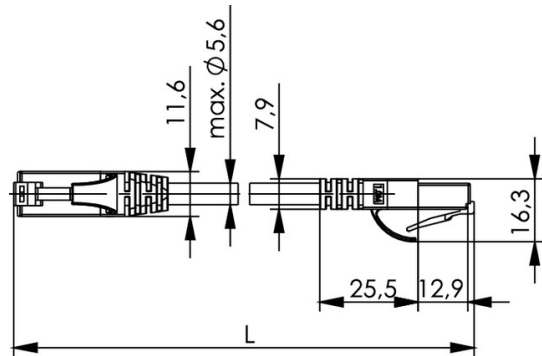

order number: L00000A0290

Patch cable U/UTP Cat.6, 0,5 m red RAL 3017, LSZH

Fig. may differ

Technical Attributes	
Short name	MP8 250-0,5
Length	0,5 m
Colour	red

### Performance Characteristics

- pin assignment acc. to EIA/TIA 568B
- pin assignment acc. to EIA/TIA 568B
- 360 degrees completely surround plug shielding (shielded cable types)
- 360 degrees completely surround plug shielding (shielded cable types)

Mechanical Characteristics	
Cable structure	Li2YH 4x2xAWG 24/7
Jacket diameter	5.4 mm (±0.2 mm)
Life (mating cycles RJ45, RJ12, RJ11)	≥ 750
Stranded wire	AWG 24 (7/0.2 mm)
Insulation	PE; Ø 1.0 mm (±0.05 mm)
Overall shielding	-