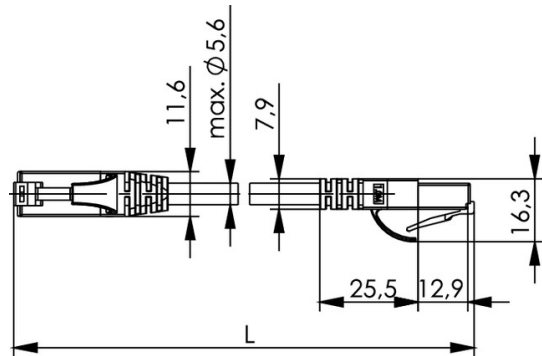

order number: L00000A0287

Patch cable U/UTP Cat.6, 0,5 m grey RAL 7035, LSZH

Fig. may differ

Technical Attributes	
Short name	MP8 250-0,5
Length	0,5 m
Colour	grey

Performance Characteristics

- pin assignment acc. to EIA/TIA 568B
- pin assignment acc. to EIA/TIA 568B
- 360 degrees completely surround plug shielding (shielded cable types)
- 360 degrees completely surround plug shielding (shielded cable types)

Mechanical Characteristics	
Cable structure	Li2YH 4x2xAWG 24/7
Jacket diameter	5.4 mm (±0.2 mm)
Life (mating cycles RJ45, RJ12, RJ11)	≥ 750
Stranded wire	AWG 24 (7/0.2 mm)
Insulation	PE; Ø 1.0 mm (±0.05 mm)
Overall shielding	-